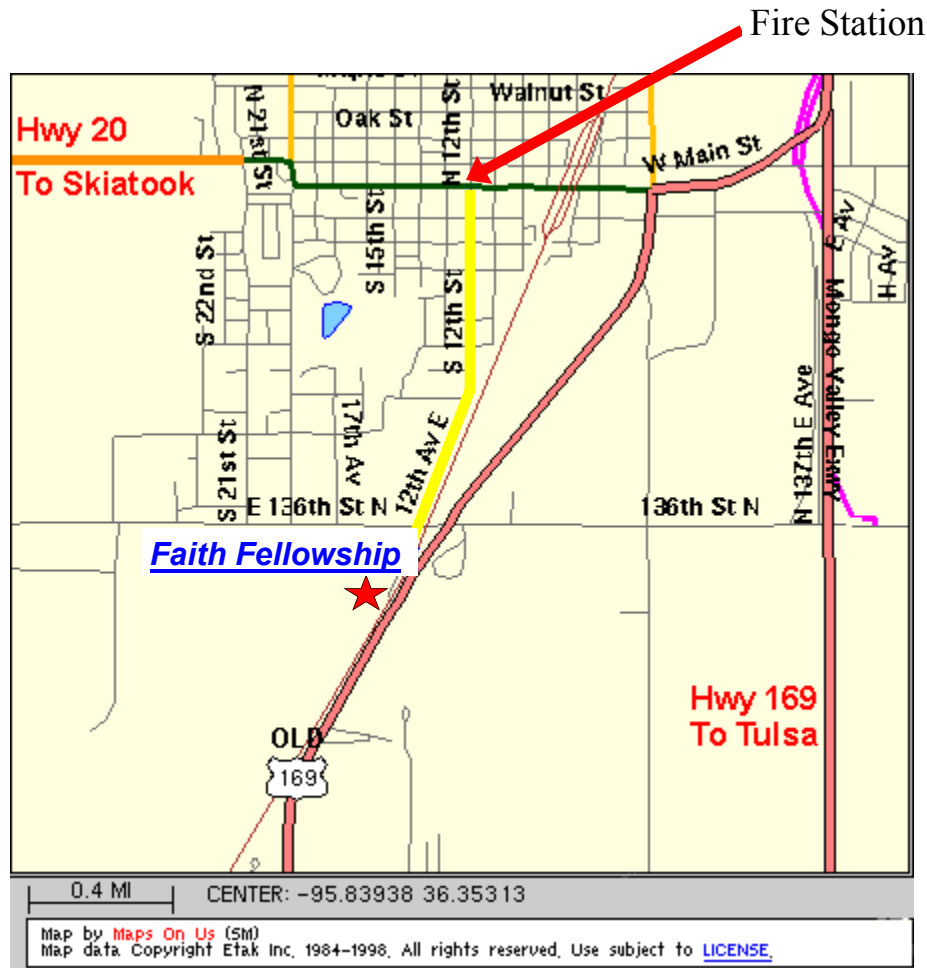

Directions to  
**Faith Fellowship Church**  
in Collinsville

**From Highway 75**

At Hwy 75/ 20 junction, go east into Collinsville, follow the “S” curve onto Main St. to the first stop light, this will be 12th St. and Main. Turn south 1 mile, Faith Fellowship will be on the right.

**From Highway 169**

Go north on Hwy 169, exit at 136th St. N, turn west and go to 2nd stop sign, this will be a “T” intersection. Turn left at the “T” and go about one block. Turn right and you will see Faith Fellowship .

**From Claremore Highway 20 East**

Go to Hwy 169, go north on Hwy 169, exit at 136th St. N, turn west and go to 2nd stop sign, this will be a “T” intersection. Turn left at the “T” and go about one block. Turn right and you will see Faith Fellowship .